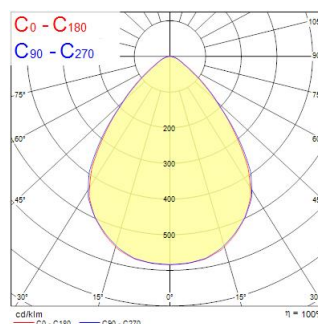

# OPTICLIP TERRA 600 840 WH

Cikkszám 0041950

**SYLVANIA**

**TERRA** 

OPTICLIP TERRA 600 840 WH is a high efficacy low glare ceiling recessed luminaire with replaceable light engines for office and education applications. Housing made of white colour cardboard, combined with white colour plastic optic, direct light distribution, luminaire dimensions: 595x595x40mm, IP20 (from the front), IK02, Constant Current driver, low LED flicker (+/-5%), Neutral White (4000K) LED Colour Temperature, 3300lm luminous flux, 26W power consumption, 126lm/W system efficacy, CRI>80, SDCM 3 (3-step MacAdam ellipse) LED Colour Consistency, UGR<19, Luminance at 65° < 2000 cd/m<sup>2</sup>, lifespan: 62,000 hours L80B20, photobiological safety risk group 1. Electrical protection Class II. Glow wire test 650°C.

### Méretek (mm)

### Fotometriák

Distance [m]	Cone diameter [m]	Beam diameter [m]	Beam diameter [m]	Illuminance [lx]
0.5	0.85 0.83	Ø17° E(C0) 40.2° E(C0) 39.8°	7708 1700	1786
1.0	1.68 1.65	Ø17° E(C0) 40.2° E(C0) 39.8°	1928 430	441
1.5	2.54 2.48	Ø17° E(C0) 40.2° E(C0) 39.8°	886 196	196
2.0	3.38 3.31	Ø17° E(C0) 40.2° E(C0) 39.8°	482 107	110
2.5	4.23 4.14	Ø17° E(C0) 40.2° E(C0) 39.8°	308 68	71
3.0	5.07 4.96	Ø17° E(C0) 40.2° E(C0) 39.8°	214 48	48

Distance [m]    Cone diameter [m]    Illuminance [lx]  
 — C0 - C180 (Half beam angle: 78.9°)  
 — C90 - C270 (Half beam angle: 80.4°)