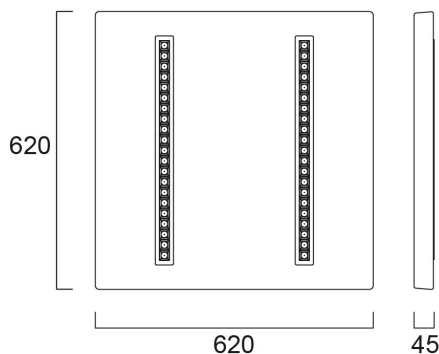

# OPTICLIP TERRA 625 830 2L WHT DALI

Cikkszám 0042045

**SYLVANIA**

**TERRA** 

OPTICLIP TERRA 625 830 WHT DALI is a high efficacy low glare ceiling recessed luminaire with replaceable light engines for office and education applications. Housing made of white colour cardboard, combined with white colour plastic optic, direct light distribution, luminaire dimensions: 620x620x45mm, IP20 (from the front), IK02, DALI-2 dimmable driver, 33W power consumption, 3000K (warm white) LED CCT, 4450lm luminous flux at 900mA drive current level, 135lm/W system efficacy, CRI>80, SDCM≤3 (3-step MacAdam ellipse) LED Colour Consistency, UGR<16, luminance at 65° < 1000 cd/m<sup>2</sup>. Lifespan: 100,000 hours L80B20, photobiological safety risk group 0. Electrical protection Class II. Glow wire test 650°C.

### Méretetek (mm)

Distance [m]      Cone diameter [m]      Illuminance [lx]

— C0 - C180 (Half beam angle: 75.0°)  
— C90 - C270 (Half beam angle: 76.0°)