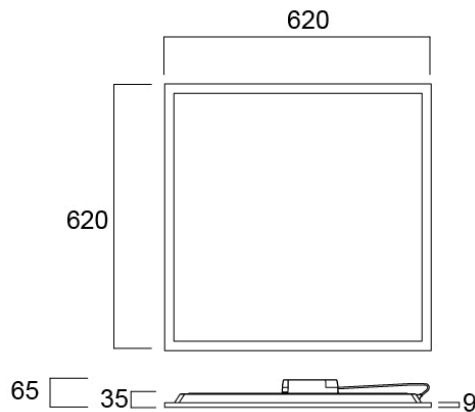

# START Panel UGR19 625x625 4000Lm 840 SSC

Cikkszám 0042570

**SYLVANIA**

START Panel is a range of backlit LED panels used in recessed ceilings. Ideal for general indoor applications such as corridors, breakrooms, offices and meeting rooms. Luminaire dimensions are compatible with common ceiling installation, and the shallow design makes it easy to install in low ceilings. 4000Lm; 36W; 111Lm/W; Drive current: 750mA; Average lifespan: 100.000Hrs; 4000K; CRI 80; Glare control <19; IK03; IP40 (from the front); SDCM<3; Class II; Loop in loop out connector for quick installation. Not compatible with surface mounting frames. SylSmart Standalone (SSC) enabled.

### Méretek (mm)