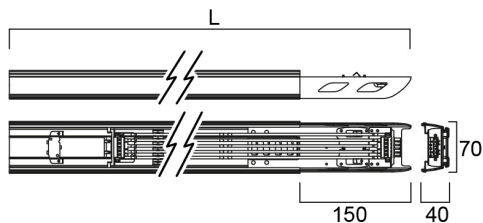

# RTS 1500MM 50W 5-WIRE LEFT ASYM WHITE

Cikkszám 0042585

**SYLVANIA**

**PRO**<sup>TM</sup>

RTS LED linear luminaire for industrial and commercial applications. 1500 mm length with asymmetrical (Left) optics provide homogenous light distribution for wide, shelf areas. Steel housing, White color, -25 ... +30 °C operating temperature range, 4000 K, CRI 80, 3 SDMC. 50 W power consumption, 8000 lm luminous flux, 160 lm/W efficacy, 1500 mm x 70.2 mm x 78.6 mm (L x W x H) dimensions, IP20, IK03, 220-240 V 50/60 Hz, Class I. Lifespan L70:B50 120,000 hours.

### Méretetek (mm)

L	600	900	1202	1500	2403	3000	3605	4500
---	-----	-----	------	------	------	------	------	------