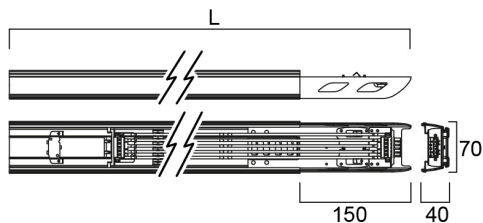

# RTS 1500MM 70W 5-WIRE RIGHT ASYM WHITE

Cikkszám 0042588

**SYLVANIA**

**PRO**<sup>TM</sup>

RTS LED linear luminaire for industrial and commercial applications. 1500 mm length with asymmetrical (Right) optics provide homogenous light distribution for wide, shelf areas. Steel housing, White color, -25 ... +30 °C operating temperature range, 4000 K, CRI 80, 3 SDMC. 70 W power consumption, 11200 lm luminous flux, 160 lm/W efficacy, 1500 mm x 70.2 mm x 78.6 mm (L x W x H) dimensions, IP20, IK03, 220-240 V 50/60 Hz, Class I. Lifespan L70:B50 120,000 hours.

### Méretetek (mm)

L	600	900	1202	1500	2403	3000	3605	4500
---	-----	-----	------	------	------	------	------	------