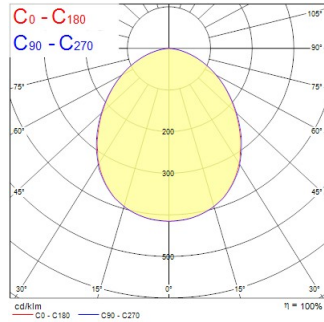

Distance [m] Cone diameter [m] Illuminance [lx]  
— C0 - C180 (Half beam angle: 96.6°)  
— C90 - C270 (Half beam angle: 97.2°)