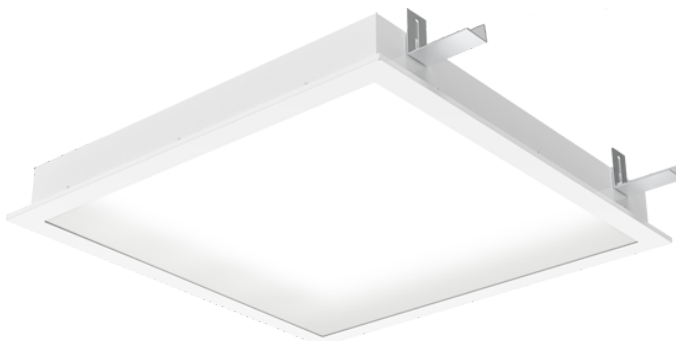

# PANEL IP66 CR R 623S MSG L3 5360LM 840 DALI

Cikkszám 0042765

**SYLVANIA**

LiteGuard™

PANEL IP66 CR R 623S MSG L3 5360LM 840 DALI is a recessed LED lighting fixture designed for clean areas in hospitals, laboratories, microelectronics production, food industry, clean screwless design for easy cleaning with rounded edges of the frame eliminates the sediments and bacteriums creation, powder coated steel body with white finishing (RAL9016), diffuser made of matt tempered safety glass, 623x623x79mm luminaire dimensions, 5360lm luminous flux, 37W system power, 145lm/W efficacy, CRI Ra>80 4000K CCT light source, suitable for ambient temperatures from -20°C up to 60°C, lifespan: L80B10 70000h @Ta 30°C, L70B10 100000hr @ Ta 30°C, certified for clean areas in compliance with ISO 14644-1 class 2-9, minimum height of mounting space is 200 mm, electrical connection by means of ADELS connector, maximum cross section of wires 2,5 mm<sup>2</sup>, impact protection IK08, ingress protection rating IP66/IP50 upper side of the luminaire, electrical protection Class I, DALI dimmable driver, 5 years warranty.