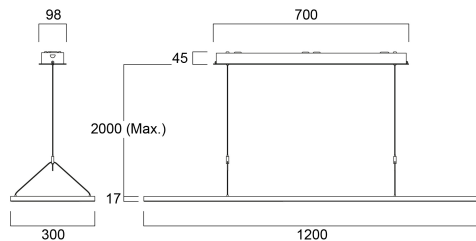

# AREUM SUSPENDED 1500 D/I 4000K SSC ALU

Cikkszám 0042976

**SYLVANIA**

**PRO**<sup>TM</sup>

AREUM SUSPENDED 1500 D/I 4000K SSC ALU is a highly efficient suspended LED luminaire with 70% direct and 30% indirect light distribution. Ultra thin (17mm) aluminium body with rounded edges. Length 1500mm, width 300mm. White aluminium RAL9006 powder coated luminaire body, powder coated steel surface gearbox and Y-shape power feeded suspension cables. SylSmart Standalone capable. Luminous flux: 7000lm, Power consumption: 57W. Luminaire efficacy: 123lm/W. CRi (Ra)>80 4000K (Neutral White) LED, chromaticity tolerance: SDCM<3. Lifespan: L80B10 57,000h. UGR<19, Luminance at 65°<3000 cd/m<sup>2</sup>. Photobiological safety risk group 0. Electrical protection: Class I. Glow Wire Test 650°C.

### Méretetek (mm)

### Fotometriák

Distance [m]	Cone diameter [m]	E171	E180	E190	E200	E210	E220	E230	E240	E250	E260	E270	E280	E290	E300	Beam angle [°]	Illuminance [lx]
0.5	0.84 1.00	507	507	507	507	507	507	507	507	507	507	507	507	507	507	39°	9455
1.0	1.67 2.01	507	507	507	507	507	507	507	507	507	507	507	507	507	507	39°	2366
1.5	2.51 3.01	507	507	507	507	507	507	507	507	507	507	507	507	507	507	39°	1052
2.0	3.34 4.01	507	507	507	507	507	507	507	507	507	507	507	507	507	507	39°	592
2.5	4.18 5.02	507	507	507	507	507	507	507	507	507	507	507	507	507	507	39°	379
3.0	5.02 6.02	507	507	507	507	507	507	507	507	507	507	507	507	507	507	39°	260