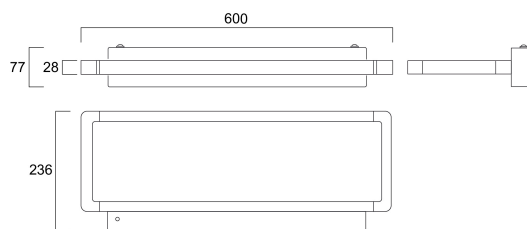

# AREUM WALL D/I 600 4000K DALI EM ALU

Cikkszám 0042985

**SYLVANIA**

**PRO**<sup>TM</sup>

AREUM WALL 600 D/I 4000K DALI EM ALU is a highly efficient wall mounted LED luminaire with 40% direct and 60% indirect light distribution. 28mm high aluminium body with rounded edges. Length 600mm, width 200mm. White aluminium RAL9006 powder coated luminaire body and powder coated steel wall mounted gearbox. Low flicker (<5%) DALI dimmable driver. 3hrs integrated emergency with LiFePO4 battery. Luminous flux: 5850lm, Power consumption: 47W. Luminaire efficacy: 124lm/W. CRI (Ra)>80 4000K (Neutral White) LED, chromaticity tolerance: SDCM<3. Lifespan: L80B10 100,000h. UGR<16, Luminance at 65°<3000 cd/m2. Photobiological safety risk group 0. Electrical protection: Class I. Glow Wire Test 650°C.

### Méretetek (mm)