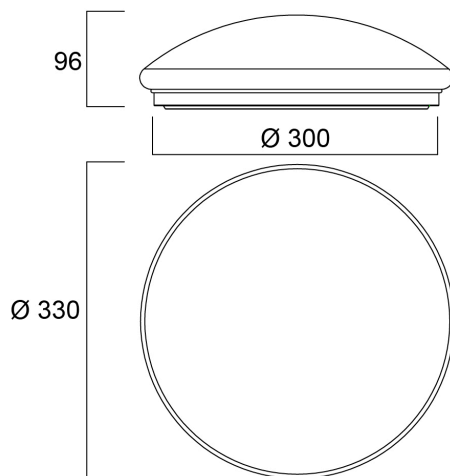

# SYLCIRCLE IP54 1550LM MW 830/840 DUALTONE

Cikkszám 0043506

**SYLVANIA**

YourHome™

Ceiling / wall luminaire with integrated LED. Perfect solution for hallways, circulation spaces or foyer. Even and uniform light distribution with a halo lighting effect on the wall surface. Body Size diameter 330mm. Besa mounting box compatible, hole distance 51mm. DualTone functionality enables switch between 3000K and 4000K colour temperatures. Power 18W, output 1550 lumens (4000k). Supplied with integrated Microwave sensor for automatic on-off presence control. IK03, IP54. Low maintenance with 30,000 hours LED life expectancy.

### Méretek (mm)

### Fotometriák

Distance [m]	Cone diameter [m]	Illuminance [lx]
0.5	1.67 1.69	5071 E100 55.1° E100 55.4° 102
1.0	3.34 3.38	2535 E100 55.1° E100 55.4° 25
1.5	5.01 5.07	1711 E100 55.1° E100 55.4° 11
2.0	6.68 6.76	966 E100 55.1° E100 55.4° 6
2.5	8.35 8.45	611 E100 55.1° E100 55.4° 4
3.0	10.02 10.15	455 E100 55.1° E100 55.4° 3