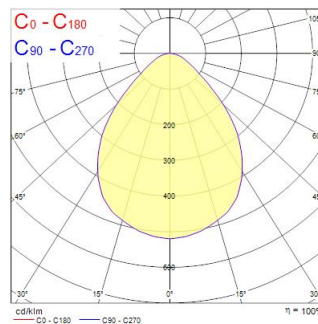

# OPTIX RECESSED 600x600 2L 4000K WHITE SSH

Cikkszám 0044138

**SYLVANIA**

OPTIX RECESSED 600x600 2L 4000K WHITE SSH is a high efficacy low glare luminaire for office and education applications. Ceiling recessed 600x600 mm. White plastic low glare optics in 2 lines configuration. White RAL9016 fixture body. SylSmart Connected Building capable. 4000K Neutral White LED, CRI>80, chromaticity tolerance of 3-step MacAdam ellipse. Luminous flux 3400lm. Power consumption 24W. Luminaire efficacy 142lm/W. Lifespan: 48,000 hours L90B10. UGR<19, Luminance at 65°<3000 Cd/m<sup>2</sup>, IK07, IP20. Photobiological safety risk group 1. Electrical protection Class I. Glow wire test 850°C.

### Méretek (mm)

### Fotometriák

Distance [m]	Cone diameter [m]	E107 E109	E107 E109	E107 E109
0.5	0.91	6907 1459	42.1°	42.1°
1.0	1.83	1742 362	42.1°	42.1°
1.5	2.74	774 158	42.1°	42.1°
2.0	3.66	435 88	42.1°	42.1°
2.5	4.57	279 56	42.1°	42.1°
3.0	5.48	194 39	42.1°	42.1°

Distance [m] Cone diameter [m] Illuminance [lx]  
 — C0 - C180 (Half beam angle: 84.8°)