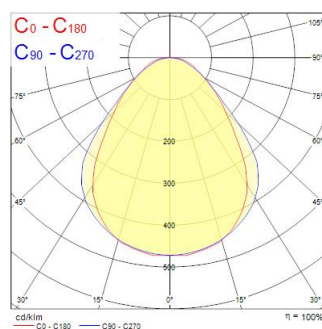

# RUBICO LED 600x600 HE 4K DALI

Cikkszám 0044276

**SYLVANIA**

RUBICO LED 600x600 HE 4K DALI is a direct / indirect low glare luminaire for office and education applications. Ceiling recessed 600x600mm. Micro Prismatic optics. White RAL 9016. DALI dimmable. 4000K Neutral White LED, Typical CRI=85, chromaticity tolerance of 3-step MacAdam ellipse, lumen package of 3,500lm, total power consumption 31W, efficacy of 113lm/W. Lifespan 100,000 hours @ L80B20, UGR<19. IK07, IP20, Electrical Protection Class I. PC diffuser, Glow Wire test 850°C

### Méretetek (mm)

### Fotometriák

Distance [m]	Cone diameter [m]	Beam diameter [m]	Beam diameter [m]	Illuminance [lx]
0.5	1.02 0.86	0.71 0.59	0.59 0.48	6932 1103 1448
1.0	2.05 1.72	1.42 1.16	1.16 0.94	1686 282 351
1.5	3.07 2.59	2.13 1.73	1.73 1.41	736 135 181
2.0	4.10 3.45	2.84 2.36	2.36 1.90	414 71 90
2.5	5.12 4.32	3.55 2.90	2.90 2.32	265 48 58
3.0	6.15 5.18	4.26 3.51	3.51 2.81	154 31 40