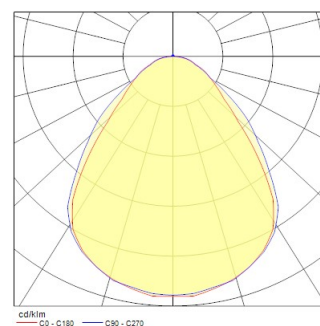

# START Panel UGR19 600x600 3400lm 830

Cikkszám 0044626

**SYLVANIA**

**START**<sup>TM</sup>

LED Panel with backlit technology, ideal for general indoor lighting applications such as breakout areas, offices and meeting rooms. Extruded aluminium frame, passive cooling. Low glaring UGR<19. RG0, 90 degree beam angle , optical system: PS diffuser with Prismatic finish. Light color temperature: 3000K Warm White, total system power: 27W , total fixture output: 3400lm, efficacy: 126 lm/W, Ra80 typical, LED chromacity: 3 step MacAdam ellipse (SDCM3), lifespan: 100,000 hours at 70% of the original output (L70B50), IR/UV free light source without heat radiation, operating voltage: 220-240V / 50-60Hz, low flicker, non dimmable driver, electrical protection: Class II. Degree of Protection: IP40/IP20, suitable for indoor environment only. Nominal size: 595x595mm, Loop in / loop out wiring, safety cables & quick connector included, 26mm nominal height, White color frame, weight: 1,87Kg.

### Méretek (mm)

### Fotometriák

Distance [m]	Cone diameter [m]	Beam angle [°]	Beam diameter [m]	Illuminance [lx]
0.5	1.00	90°	45.1"	6833
	0.86	80°	41.1"	1145
		60°	31.8"	1980
1.0	2.01	90°	45.1"	1633
	1.77	80°	41.1"	268
		60°	31.8"	544
1.5	3.01	90°	45.1"	725
	2.66	80°	41.1"	121
		60°	31.8"	251
2.0	4.01	90°	45.1"	438
	3.54	80°	41.1"	71
		60°	31.8"	146
2.5	5.02	90°	45.1"	261
	4.42	80°	41.1"	46
		60°	31.8"	98
3.0	6.02	90°	45.1"	161
	5.31	80°	41.1"	32
		60°	31.8"	70