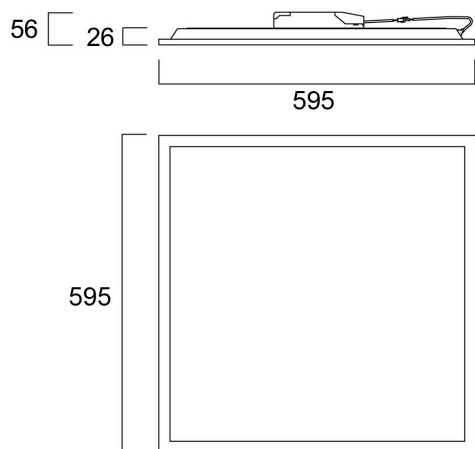

START Panel UGR19 600x600 DALI 3600lm 840

Cikkszám 0044628

SYLVANIA

STARTTM

LED Panel with backlit technology, ideal for general indoor lighting applications such as breakout areas, offices and meeting rooms. Extruded aluminium frame, passive cooling. Low glaring UGR<19. RG0, 90 degree beam angle, optical system: PS diffuser with Prismatic finish. Light color temperature: 4000K Neutral White, total system power: 27W, total fixture output: 3600lm, efficacy: 133 lm/W, Ra80 typical, LED chromacity: 3 step MacAdam ellipse (SDCM3), lifespan: 100,000 hours at 70% of the original output (L70B50), IR/UV free light source without heat radiation, operating voltage: 220-240V / 50-60Hz, low flicker, DALI dimmable driver, electrical protection: Class II. Degree of Protection: IP40/IP20, suitable for indoor environment only. Nominal size: 595x595mm, Loop in / loop out wiring, safety cables & quick connector included, 26mm nominal height, White color frame, weight: 2,07Kg.

Műszaki eszközök

Méretek (mm)

Fotometriák

Distance [m]	Cone diameter [m]	E10%	E50%	E90%	Illuminance [lx]
0.5	0.83 0.89	507	253	127	7277
1.0	1.66 1.78	253	127	64	1811
1.5	2.49 2.66	169	85	43	1193
2.0	3.32 3.55	127	64	32	895
2.5	4.15 4.44	101	51	26	716
3.0	4.98 5.33	81	41	21	596

Distance [m] Cone diameter [m] Illuminance [lx]
 — C2 - C180 (Half beam angle: 82.0°)
 — C90 - C270 (Half beam angle: 77.0°)

START Panel UGR19 600x600 DALI 3600lm 840

Cikkszám 0044628

SYLVANIA

Általános adatok