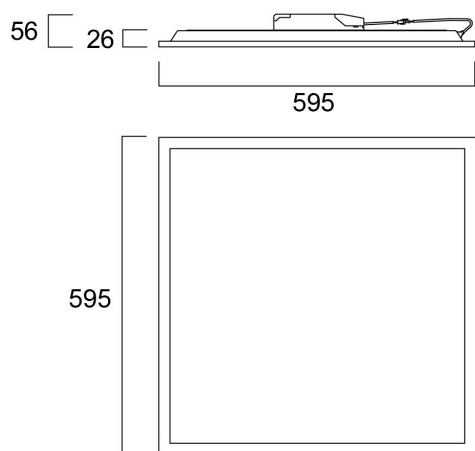

# START Panel UGR19 600x600 DALI 4000lm 840

Cikkszám 0044639

**SYLVANIA**

**START**<sup>TM</sup>

LED Panel with backlit technology, ideal for general indoor lighting applications such as breakout areas, offices and meeting rooms. Extruded aluminium frame, passive cooling. Low glaring UGR<19. RG0, 90 degree beam angle, optical system: PS diffuser with Prismatic finish. Light color temperature: 4000K Neutral White, total system power: 30W, total fixture output: 4000lm, efficacy: 133 lm/W, Ra80 typical, LED chromacity: 3 step MacAdam ellipse (SDCM3), lifespan: 100,000 hours at 70% of the original output (L70B50), IR/UV free light source without heat radiation, operating voltage: 220-240V / 50-60Hz, low flicker, DALI dimmable driver, electrical protection: Class II. Degree of Protection: IP40/IP20, suitable for indoor environment only. Nominal size: 595x595mm, Loop in / loop out wiring, safety cables & quick connector included, 26mm nominal height, White color frame, weight: 2,07Kg.

### Méretek (mm)