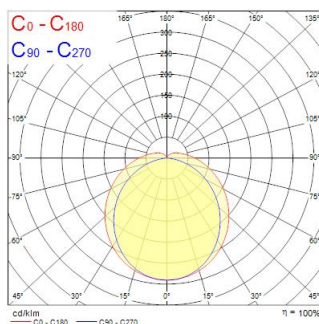

Fotometriák

Distance [m]	Cone diameter [m]	Beam angle [°]	Illuminance [lx]
0.5	1.28 2.01	50° 52.1° 53.8°	238 325 353
1.0	2.57 4.03	50° 52.1° 53.8°	60° 81 88
1.5	3.85 6.04	50° 52.1° 53.8°	310 26 14
2.0	5.14 8.06	50° 52.1° 53.8°	174 20 9
2.5	6.42 10.07	50° 52.1° 53.8°	112 17 8
3.0	7.71 12.09	50° 52.1° 53.8°	77 9 5