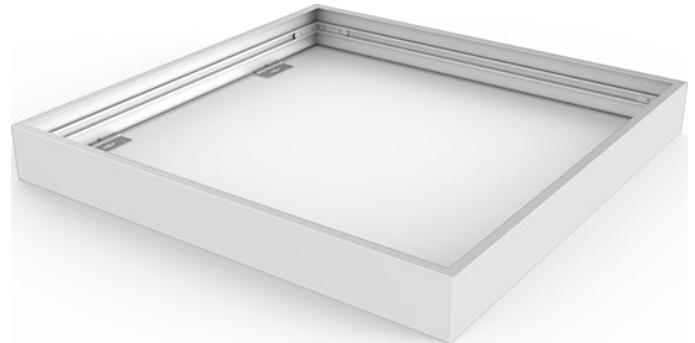

Surface Mounting Kit Pro 625x625x70mm

Cikkszám 0047199

SYLVANIA

PROTM

CE UK
CA

Surface Mounting Kit for START Panel Eco, START Panel, Quantum, Quadro and Opticlip ranges. RAL9003. Height of 70 mm.

Műszaki eszközök