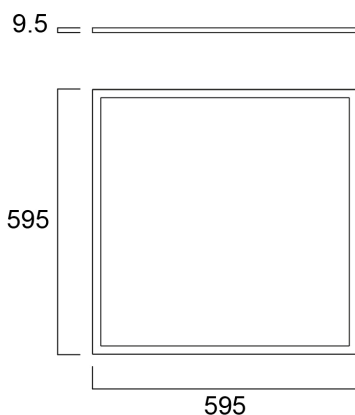

# START Panel Flat UGR19 600x600 3500Lm 840

Cikkszám 0047227

**SYLVANIA**

Edge lit LED flat panel with low glare (UGR<19). Low Flicker, 35 W, Neutral White, 4000 K, 3500 lumens, 100 lm/W, Average lifespan: 120.000Hrs, prismatic diffuser, aluminium frame, steel body, electronic non dimmable driver. (HxWxD) 9.5 x 595 x 595 mm

### Méretetek (mm)

### Fotometriák

Distance [m]	Cone diameter [m]	Beam diameter [m]	Beam angle [°]	Beam angle [°]	Beam angle [°]	Illuminance [lx]
0.5	0.96 0.62	0.96 0.62	43.3°	39.4°	39.4°	1340
1.0	1.92 1.24	1.92 1.24	43.3°	39.4°	39.4°	336
1.5	2.88 1.86	2.88 1.86	43.3°	39.4°	39.4°	148
2.0	3.84 2.48	3.84 2.48	43.3°	39.4°	39.4°	84
2.5	4.80 3.12	4.80 3.12	43.3°	39.4°	39.4°	54
3.0	5.76 3.74	5.76 3.74	43.3°	39.4°	39.4°	42