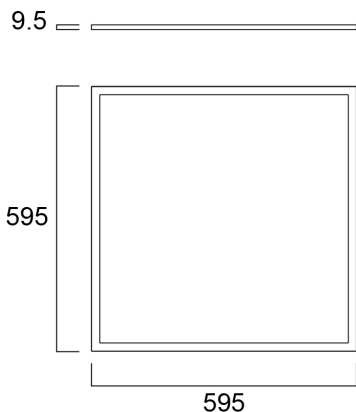

# START Panel Flat UGR19 600x600 4800Lm 840

Cikkszám 0047231

**SYLVANIA**

Edge lit LED flat panel with low glare (UGR<19). Low Flicker, 48 W, Neutral White, 4000 K, 4800 lumens, 100 lm/W, Average lifespan: 120.000Hrs, prismatic diffuser, aluminium frame, steel body, electronic non dimmable driver. (HxWxD) 9.5 x 595 x 595 mm

### Méretetek (mm)