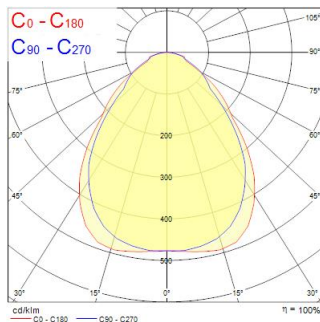

Fotometriák

0.5	0.89 0.86	E171 E150 41° E100 43°	9170 1905 1500
1.0	1.79 1.90	E171 E150 41° E100 43°	2284 477 481
1.5	2.68 2.86	E171 E150 41° E100 43°	1030 212 201
2.0	3.58 3.80	E171 E150 41° E100 43°	673 119 113
2.5	4.47 4.74	E171 E150 41° E100 43°	381 70 71
3.0	5.36 5.69	E171 E150 41° E100 43°	255 50 50

Distance [m]   Cone diameter [m]   Illuminance [lx]
— C0 - C180 (Half beam angle: 87.0°)
— C90 - C270 (Half beam angle: 83.0°)