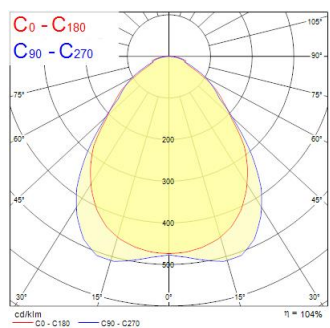

# START Panel Flat UGR19 625x625 4000Lm 830

Cikkszám 0047244

**SYLVANIA**

Edge lit LED flat panel with low glare (UGR<19). Low Flicker, 40 W, Warm White, 3000 K, 4000 lumens, 100 lm/W, Average lifespan: 120.000Hrs, prismatic diffuser, aluminium frame, steel body, electronic non dimmable driver. (HxWxD) 10 x 621 x 621 mm

### Méretetek (mm)

### Fotometriák

Distance [m]	Cone diameter [m]	Beam diameter [m]	Illuminance [lx]
0.5	0.94	0.94	799
1.0	1.88	1.88	399
1.5	2.82	2.82	266
2.0	3.76	3.76	199
2.5	4.70	4.70	159
3.0	5.63	5.63	139

Distance [m] Cone diameter [m] Illuminance [lx]  
C0 - C180 (Half beam angle: 86.4°)