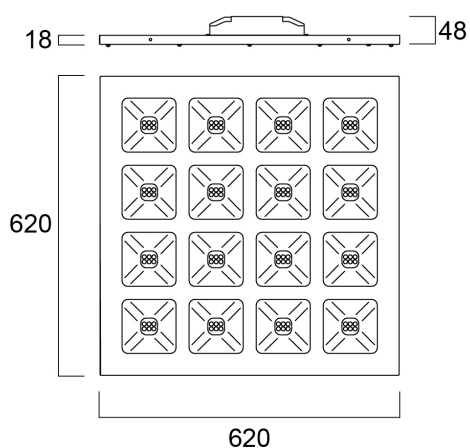

QUADRO UGR16 625x625 MULTIPOWER 2250-4650LM 840

Cikkszám 0047256

SYLVANIA

PROTM

Unique stylish recessed modular Led luminaire, ideal for general indoor lighting applications such as breakout areas, offices and meeting rooms. Steel frame with integrated reflector, passive cooling. Low glaring UGR<16. RG1, 75 degree beam angle , optical system: white painted reflector with total internal reflection lenses. Light color temperature: 4000K Neutral White, total system power: 34W , total fixture output: 4650lm, efficacy: 150 lm/W, Ra80 typical, LED chromacity: 3 step MacAdam ellipse (SDCM3), lifespan: 77,000 hours at 80% of the original output (L80B20), IR/UV free light source without heat radiation, operating voltage: 220-240V / 50-60Hz, low flicker, non-dimmable 8-step Multipower driver (15W 2250lm, 18W 2650lm, 21W 3150lm, 24W 3500lm, 27W 3950lm, 30W 4250lm, 32W 4500lm, 34W 4650lm), electrical protection: Class II. Degree of Protection: IP40/IP20, suitable for indoor environment only. Nominal size: 620x620mm, Loop in / loop out wiring, safety cables included, 18mm nominal height, RAL 9003 - Signal white color frame, weight: 3,4Kg.

QUADRO UGR16 625x625 MULTIPOWER 2250-4650LM 840

Cikkszám 0047256

SYLVANIA

Műszaki eszközök

Méretetek (mm)

Fotometriák

Distance [m]	Cone diameter [m]	Beam diameter [m]	Beam diameter [ft]	Illuminance [lx]
0.5	0.75 0.75	0.75 0.75	2.46 2.46	849 159
1.0	1.49 1.50	1.49 1.50	4.87 4.92	184 43
1.5	2.24 2.25	2.24 2.25	7.33 7.38	79 15
2.0	2.98 3.00	2.98 3.00	9.78 9.84	41 10
2.5	3.73 3.75	3.73 3.75	12.23 12.29	26 8
3.0	4.47 4.50	4.47 4.50	14.68 14.76	17 6