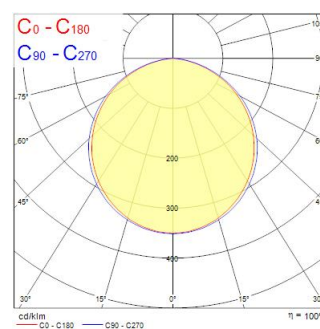

Fotometriák

Distance [m]	Cone diameter [m]	Illuminance [lx]
0.5	1.83 1.44	870 454 521
1.0	3.07 2.89	149 116 131
1.5	4.60 4.33	631 82 88
2.0	6.14 5.76	365 28 31
2.5	7.67 7.22	227 19 21
3.0	9.20 8.67	155 13 15

Distance [m]   Cone diameter [m]   Illuminance [lx]
— C0 - C180 (Half beam angle: 110.6°)
— C90 - C270 (Half beam angle: 113.8°)