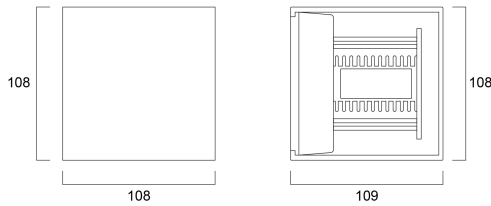

# VELITE WALL ADJUST BK UP AND DOWN 3000K

Cikkszám 0047813

**SYLVANIA**

Adjustable surface wall up and down light luminaire, black aluminium, 290lm, 5W, 58lm/W, 3000K, Driver Current: 700mA, CRI:80+, 220-240V, IP54, IK05, 30.000 hrs (L70), 108x108x109mm

### Méretetek (mm)