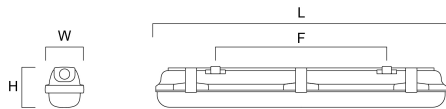

START WATERPROOF LED 1565MM TWIN 4000K

Cikkszám 0047875

SYLVANIA

Weather resistant LED Luminaire, 1565MM with Twin Lamp, 80W at 4000K, 104lm/W. UV stabilised polycarbonate cover with specially designed opal lens - softens and control the light whilst optimising output. No yellow staining. Highly efficient electronic driver included as standard. Smooth body finish, easy to handle. Minimal maintenance with no replacement of lamps. Through wiring achievable. IP65 rating and IK08 body durable for harsh locations. Professionally finished with Stainless Steel brackets. Suspension compatible.

Műszaki eszközök

Méretetek (mm)

Version	L	W	H	F
Single	662	83	91	390
Twin	662	123	91	390
Single	1265	83	91	855
Twin	1265	123	91	855
Single	1565	83	91	955
Twin	1565	123	91	955

Fotometriák

Distance [m]	Cone diameter [m]	Beam angle [°]	Illuminance [lx]
0.5	1.71	50°	1007
	1.37	60°	652
		70°	407
1.0	3.42	50°	252
	2.74	60°	170
		70°	107
1.5	5.13	50°	119
	4.11	60°	79
		70°	51
2.0	6.85	50°	69
	5.49	60°	48
		70°	31
2.5	8.56	50°	44
	6.86	60°	31
		70°	20
3.0	10.27	50°	29
	8.23	60°	19
		70°	13

Distance [m] Cone diameter [m] Illuminance [lx]
 — C0 - C180 (Half beam angle: 107.3°)
 — C90 - C270 (Half beam angle: 119.4°)

START WATERPROOF LED 1565MM TWIN 4000K

Cikkszám 0047875

SYLVANIA

Általános adatok

Fizikai adatok

Ház színe	Szürke
IP-besorolás	IP65
IK besorolás	IK08
Diffúzor megmunkálása	Áttetsző
Diffúzor anyaga	PC polikarbonát
Névleges termék hossz (mm)	1565
Névleges termékszélesség (mm)	123
Névleges termék magasság (mm)	91
Súly (kg)	2.49