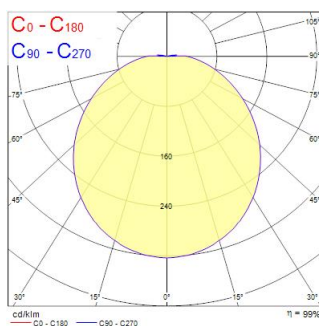

Fotometriák

Distance [m]	Cone diameter [m]	Beam angle [°]	Beam angle [°]	Beam angle [°]
0.5	1.48	120°	90°	120°
1.0	2.96	90°	60°	90°
1.5	4.43	60°	45°	60°
2.0	5.91	45°	30°	45°
2.5	7.38	30°	15°	30°
3.0	8.86	15°	0°	15°

Distance [m] Cone diameter [m]
C0 - C180 (Half beam angle: 111.8°)