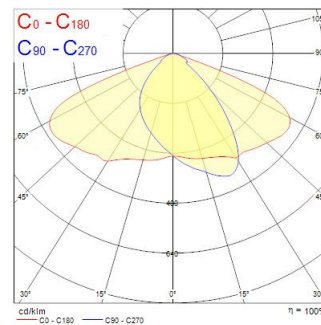

Fotometriák