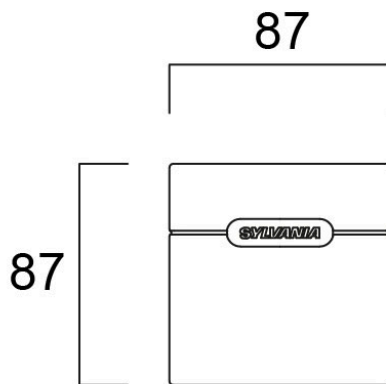

Műszaki eszközök

Méretek (mm)