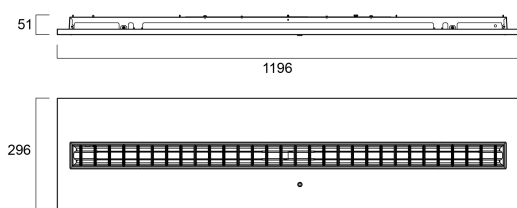

# RANA NEO 3700LM REC 1200x300 840 DALI EM 1L WHITE

Cikkszám 0052597

**SYLVANIA**

**PRO**<sup>TM</sup>

Ceiling Recessed LED Linear luminaire (lay-in), with Louvre + MPO diffuser, Direct Light Distribution, Luminaire Dimensions: 1196x296x52mm, Sylvania White body colour, IP20, IK07, DALI Dimmable, Emergency 3 hours, Low LED flicker (+/-5%), Neutral White (4000K), LED Colour Temperature, 3761lm, 33W, 113lm/W, CRI>80, 3 SDCM (3-step MacAdam ellipse) LED Colour Consistency, UGR<18, Luminance at 65° < 3000 cd/m<sup>2</sup>, Lifespan: 96,000 hours L80B20, Glow Wire Test 850°C, Quick and easy electrical connection with direct access to push-connectors on top, 2 x metallic safety cables (1.5m) included, the luminaire can be covered with building insulation of Glass Wool type.

### Méretek (mm)