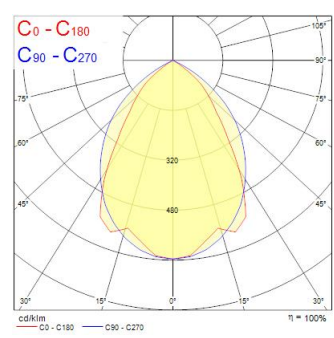

RANA NEO 3700LM REC 1200x300 840 SSC EM 1L WHITE

Cikkszám 0052599

SYLVANIA

PROTM

Ceiling Recessed LED Linear luminaire (lay-in), with Louvre + MPO diffuser, Direct Light Distribution, Luminaire Dimensions: 1196x296x52mm, Sylvania White body colour, IP20, IK07, SylSmart Standalone capable, Emergency 3 hours, Low LED flicker (+/-5%), Neutral White (4000K), LED Colour Temperature, 3761lm, 33W, 113lm/W, CRI>80, 3 SDCM (3-step MacAdam ellipse) LED Colour Consistency, UGR<18, Luminance at 65° < 3000 cd/m², Lifespan: 96,000 hours L80B20, Glow Wire Test 850°C, Quick and easy electrical connection with direct access to push-connectors on top, 2 x metallic safety cables (1.5m) included, the luminaire can be covered with building insulation of Glass Wool type.

Műszaki eszközök

Méretek (mm)

Fotometriák

0.5	0.91 0.89	E17 E180 E180	42.4° 34.8° 25.7°	9570 1921 2573
1.0	1.83 1.35	E17 E180 E180	42.4° 34.8° 25.7°	2380 483 686
1.5	2.74 2.07	E17 E180 E180	42.4° 34.8° 25.7°	1083 219 311
2.0	3.65 2.76	E17 E180 E180	42.4° 34.8° 25.7°	596 121 171
2.5	4.57 3.45	E17 E180 E180	42.4° 34.8° 25.7°	383 77 107
3.0	5.48 4.14	E17 E180 E180	42.4° 34.8° 25.7°	266 54 74

Distance [m] Cone diameter [m] Illuminance [lx]

— C0 - C180 (Half beam angle: 69.3°)
— C90 - C270 (Half beam angle: 84.8°)

RANA NEO 3700LM REC 1200x300 840 SSC EM 1L WHITE

Cikkszám 0052599

SYLVANIA

Általános adatok