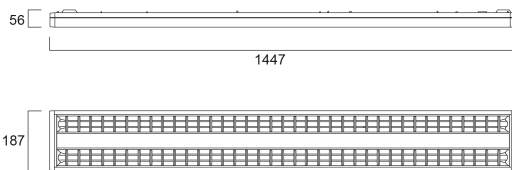

Műszaki eszközök

Méretek (mm)