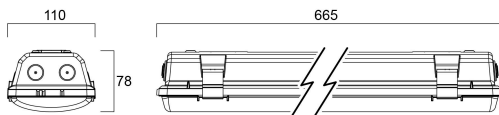

# START Waterproof Twin 600 IP65 1400lm 840

Cikkszám 0067941

**SYLVANIA**

Start Waterproof, integrated LED weatherproof luminaire, with UV stabilized flat diffuser and linear prisms designed to achieve uniform lit appearance, optimise light output and to reduce glare, 301 stainless steel diffuser clips and fixing brackets for surface mounting. GRP housing, Polycarbonate diffuser, 1400 lm, 12 W, 117 lm/W, 4000 K, drive current 350 mA, non dimmable, CRI80, IP65, IK08, Class I, nominal average lifetime (h): 50000, 665 mm x 110 mm x 78 mm, energy class: A++ A+ A, D-mark

### Méretek (mm)