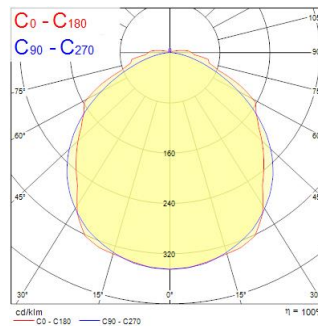

Műszaki eszközök

Méretek (mm)

Fotometriák

Distance [m]	Cone diameter [m]	Beam angle [°]	Illuminance [lx]
0.5	1.29	54.3°	503
	1.37	54.3°	540
		53.8°	559
1.0	2.78	54.3°	133
	2.75	54.3°	138
		53.8°	145
1.5	4.17	54.3°	60
	4.10	54.3°	63
		53.8°	67
2.0	5.57	54.3°	33
	5.47	54.3°	35
		53.8°	37
2.5	6.96	54.3°	21
	6.83	54.3°	22
		53.8°	23
3.0	8.35	54.3°	15
	8.20	54.3°	16
		53.8°	16

Distance [m] Cone diameter [m] Illuminance [lx]
 — C0 - C180 (Half beam angle: 107.6°)
 — C90 - C270 (Half beam angle: 108.6°)

START Waterproof Single 1500 IP65 DALI 4000lm 840

Cikkszám 0067959

SYLVANIA

Általános adatok