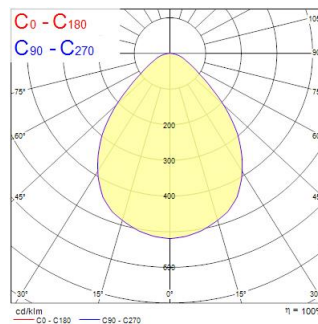

OPTIX RECESSED 600x600 3L 3000K WHT DALI

Cikkszám 2023607

Concord

OPTIX RECESSED 600x600 3L 3000K WHT DALI is a high efficacy low glare luminaire for office and education applications. Ceiling recessed 600x600 mm. White plastic low glare optics in 3 lines configuration. White RAL9016 fixture body. DALI dimmable. 3000K Warm White LED, CRI>80, chromaticity tolerance of 3-step MacAdam ellipse. Luminous flux 3550lm. Power consumption 26W. Luminaire efficacy 137lm/W. Lifespan: 48,500 hours L90B10. UGR<19, Luminance at 65°<3000 Cd/m², IK07, IP20. Photobiological safety risk group 0. Electrical protection Class I. Glow wire test 850°C.

Műszaki eszközök

Méretek (mm)

Fotometriák

Distance [m]	Cone diameter [m]	Beam diameter [m]	Beam angle [°]	Illuminance [lx]
0.5	0.52 0.91	0.52 0.91	42.8° 42.8°	7274 1473
1.0	1.03 1.82	1.03 1.82	42.8° 42.8°	1844 369
1.5	1.54 2.74	1.54 2.74	42.8° 42.8°	819 166
2.0	2.05 3.65	2.05 3.65	42.8° 42.8°	481 80
2.5	2.56 4.57	2.56 4.57	42.8° 42.8°	296 40
3.0	3.07 5.48	3.07 5.48	42.8° 42.8°	208 31