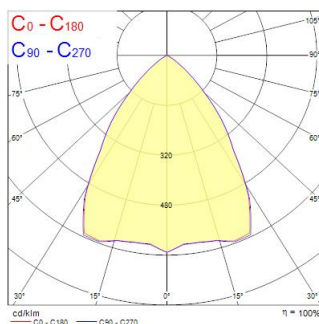

# OPTIX RECESSED 600 3L LUMI 4K ALU

Cikkszám 2023842

Concord

OPTIX RECESSED 600 3L LUMI 4000K ALU is a ceiling recessed luminaire for office and education applications with Aluminiumed plastic extra low glare optics and RAL9016 colour fixture body. Constant current driver. 4000K Neutral White LED, chromaticity tolerance of 3-step MacAdam ellipse. For 4000K - Colour rendering index Ra >98; Melanopic Ratio MEER: 0.776; Fidelity Index R<sub>f</sub>: 94; Gamut Index R<sub>g</sub>: 98. For 4000K luminous flux: 3750lm. Power consumption: 37W. Luminaire efficacy: 101lm/W. UGR<16 Luminance at 65°<200 Cd/m<sup>2</sup>, IK07, IP20. Photobiological safety risk group 0. Electrical protection Class I. Glow wire test 850°C. 60,000hrs L80B20 lifespan.

### Méretek (mm)

### Fotometriák

Distance [m]	Cone diameter [m]	Beam diameter [m]	Beam diameter [m]	Illuminance [lx]
0.5	0.78	0.78	0.78	984
	0.78	0.78	0.78	239
1.0	1.55	1.55	1.55	239
	1.55	1.55	1.55	95
1.5	2.33	2.34	2.34	102
	2.34	2.34	2.34	62
2.0	3.10	3.11	3.11	81
	3.11	3.11	3.11	48
2.5	3.88	3.89	3.89	59
	3.89	3.89	3.89	35
3.0	4.65	4.67	4.67	49
	4.67	4.67	4.67	29