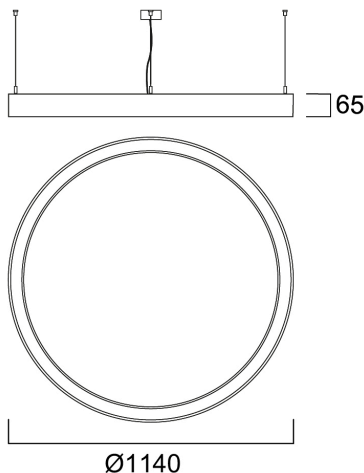

Nilo 1200 Direct/Indirect 3000K DALI EM White

Cikkszám 2050612

Concord

Nilo is a 360° curve-shaped luminaire with a striking, minimalistic design, perfect for retail, hospitality, and office environments. The product can be suspended at different heights to create appealing lighting effects. Stand-alone and self-contained lighting fixture. Aluminium body, opal diffuser, emits direct and indirect lighting. Textured white finishing colour. Light color temperature: 3000K, warm white. System power: 88W Ra80 typical, LED chromacity: 3 step MacAdam ellipse (SDCM3), IR/UV free light source without heat radiation. DALI dimmable, 3-hours self-contained EMPRO self-test emergency, 220-240V / 50-60Hz 75% direct, and 25% indirect lighting. Electrical protection: Class I. Degree of protection: IP20, suitable for indoor environment only. Nominal product dimensions: diameter 1140mm x 65mm. 3h emergency in function: direct lighting only, partial lighting (only direct and 1/4 of whole luminaire is light up in emergency mode), 200lm.

Műszaki eszközök

Méretetek (mm)

Fotometriák

Distance [m]	Cone diameter [m]	Beam angle [°]	Beam diameter [m]	Illuminance [lx]
0.5	1.36	106.8°	1.36	10140
	1.35		1.35	10350
	1.34		1.34	10570
1.0	2.72	106.8°	2.72	2535
	2.69		2.69	2580
	2.66		2.66	2635
1.5	4.08	106.8°	4.08	1137
	4.04		4.04	1167
	4.00		4.00	1200
2.0	5.45	106.8°	5.45	654
	5.39		5.39	668
	5.33		5.33	683
2.5	6.81	106.8°	6.81	408
	6.73		6.73	417
	6.66		6.66	427
3.0	8.17	106.8°	8.17	292
	8.08		8.08	297
	8.00		8.00	303

Csomagolás

Termék EAN-kódja	5025768506125
Egyedi csomagolás hossza / magassága (cm)	126.0
Egyedi csomagolás szélessége (cm)	126.0
Egyedi csomagolás mélysége (cm)	14.9
DUN14 (belső)	05025768506125
Mennyiség egy külső csomagban	1
Gyűjtő csomagolás hossza / magassága (cm)	126.0
Gyűjtő csomagolás szélessége (cm)	126.0
Gyűjtő csomagolás mélysége (cm)	14.9