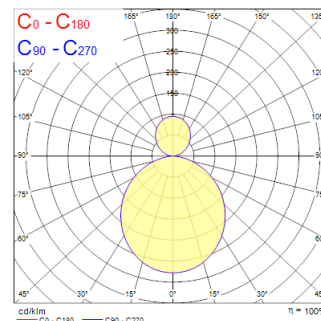

Nilo 1200 Direct/Indirect 3000K DALI EM White

Cikkszám 2050612

Concord

Nilo is a 360° curve-shaped luminaire with a striking, minimalistic design, perfect for retail, hospitality, and office environments. The product can be suspended at different heights to create appealing lighting effects. Stand-alone and self-contained lighting fixture. Aluminium body, opal diffuser, emits direct and indirect lighting. Textured white finishing colour. Light color temperature: 3000K, warm white. System power: 88W Ra80 typical, LED chromacity: 3 step MacAdam ellipse (SDCM3), IR/UV free light source without heat radiation. DALI dimmable, 3-hours self-contained EMPRO self-test emergency, 220-240V / 50-60Hz 75% direct, and 25% indirect lighting. Electrical protection: Class I. Degree of protection: IP20, suitable for indoor environment only. Nominal product dimensions: diameter 1140mm x 65mm. 3h emergency in function: direct lighting only, partial lighting (only direct and 1/4 of whole luminaire is light up in emergency mode), 200lm.

Műszaki eszközök

Méretetek (mm)

Fotometriák

Distance [m]	Cone diameter [m]	Beam angle [°]	Beam diameter [m]	Illuminance [lx]
0.5	1.36	106.8°	1.36	10140
	1.35		1.35	10350
	1.34		1.34	10570
1.0	2.72	106.8°	2.72	2535
	2.69		2.69	2580
	2.66		2.66	2635
1.5	4.08	106.8°	4.08	1137
	4.04		4.04	1167
	4.00		4.00	1200
2.0	5.45	106.8°	5.45	654
	5.39		5.39	668
	5.33		5.33	683
2.5	6.81	106.8°	6.81	408
	6.73		6.73	417
	6.66		6.66	427
3.0	8.17	106.8°	8.17	292
	8.08		8.08	297
	8.00		8.00	303