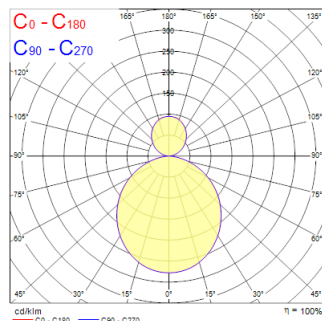

Nilo 1200 Direct/Indirect 4000K DALI EM White

Cikkszám 2050613

Concord

Nilo is a 360° curve-shaped luminaire with a striking, minimalistic design, perfect for retail, hospitality, and office environments. The product can be suspended at different heights to create appealing lighting effects. Stand-alone and self-contained lighting fixture. Aluminium body, opal diffuser, emits direct and indirect lighting. Textured white finishing colour. Light color temperature: 4000K, neutral white. System power: 88W Ra80 typical, LED chromacity: 3 step MacAdam ellipse (SDCM3), IR/UV free light source without heat radiation. DALI dimmable, 3-hours self-contained EMPRO self-test emergency, 220-240V / 50-60Hz 75% direct, and 25% indirect lighting. Electrical protection: Class I. Degree of protection: IP20, suitable for indoor environment only. Nominal product dimensions: diameter 1140mm x 65mm. 3h emergency in function: direct lighting only, partial lighting (only direct and 1/4 of whole luminaire is light up in emergency mode), 200lm.

Műszaki eszközök

Méretek (mm)

Fotometriák

Distance [m]	Cone diameter [m]	Beam angle [°]	Beam diameter [m]	Illuminance [lx]
0.5	1.36	106.8°	1.36	10641
	1.35	107.1°	1.35	1107
	1.34	107.4°	1.34	1133
1.0	2.72	106.8°	2.72	2680
	2.69	107.1°	2.69	2777
	2.66	107.4°	2.66	2912
1.5	4.08	106.8°	4.08	1132
	4.04	107.1°	4.04	1183
	4.00	107.4°	4.00	1235
2.0	5.45	106.8°	5.45	688
	5.39	107.1°	5.39	717
	5.33	107.4°	5.33	746
2.5	6.81	106.8°	6.81	439
	6.73	107.1°	6.73	44
	6.66	107.4°	6.66	45
3.0	8.17	106.8°	8.17	296
	8.08	107.1°	8.08	31
	8.00	107.4°	8.00	31

Optikai adatok

Lámpatest fényárama (lm)	9570
Lámpatest fényhasznosítása (lm/W)	109
Színhőmérséklet (K)	4000
Light colour	Semleges fehér
Színvisszaadás (Ra)	80
Színkonzisztencia (SDCM)	SDCM3
Szórástípus	Szimmetrikus
Káprázás elleni védelem	< 23
Fotobiológiai kockázati csoport	RG0