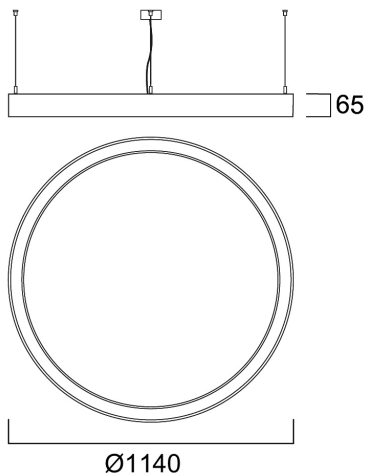

Nilo 1200 Direct/Indirect 4000K DALI EM White

Cikkszám 2050613

Concord

Nilo is a 360° curve-shaped luminaire with a striking, minimalistic design, perfect for retail, hospitality, and office environments. The product can be suspended at different heights to create appealing lighting effects. Stand-alone and self-contained lighting fixture. Aluminium body, opal diffuser, emits direct and indirect lighting. Textured white finishing colour. Light color temperature: 4000K, neutral white. System power: 88W Ra80 typical, LED chromacity: 3 step MacAdam ellipse (SDCM3), IR/UV free light source without heat radiation. DALI dimmable, 3-hours self-contained EMPRO self-test emergency, 220-240V / 50-60Hz 75% direct, and 25% indirect lighting. Electrical protection: Class I. Degree of protection: IP20, suitable for indoor environment only. Nominal product dimensions: diameter 1140mm x 65mm. 3h emergency in function: direct lighting only, partial lighting (only direct and 1/4 of whole luminaire is light up in emergency mode), 200lm.

Műszaki eszközök

Méretek (mm)

Fotometriák

Distance [m]	Cone diameter [m]	Beam angle [°]	Beam diameter [m]	Illuminance [lx]
0.5	1.36	106.8°	1.36	10641
	1.35	107.1°	1.35	1107
	1.34	107.4°	1.34	1133
1.0	2.72	106.8°	2.72	2680
	2.69	107.1°	2.69	2777
	2.66	107.4°	2.66	2912
1.5	4.08	106.8°	4.08	1132
	4.04	107.1°	4.04	1183
	4.00	107.4°	4.00	1235
2.0	5.45	106.8°	5.45	688
	5.39	107.1°	5.39	717
	5.33	107.4°	5.33	746
2.5	6.81	106.8°	6.81	439
	6.73	107.1°	6.73	44
	6.66	107.4°	6.66	45
3.0	8.17	106.8°	8.17	296
	8.08	107.1°	8.08	31
	8.00	107.4°	8.00	31

Csomagolás

Termék EAN-kódja	5025768506132
Egyedi csomagolás hossza / magassága (cm)	126.0
Egyedi csomagolás szélessége (cm)	126.0
Egyedi csomagolás mélysége (cm)	14.9
DUN14 (belső)	05025768506132
Mennyiség egy külső csomagban	1
Gyűjtő csomagolás hossza / magassága (cm)	126.0
Gyűjtő csomagolás szélessége (cm)	126.0
Gyűjtő csomagolás mélysége (cm)	14.9