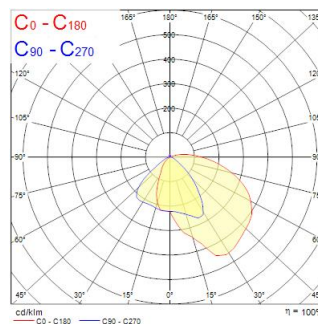

Fotometriák