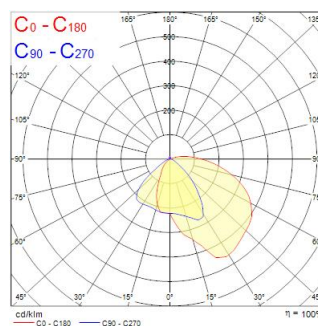

Fotometriák