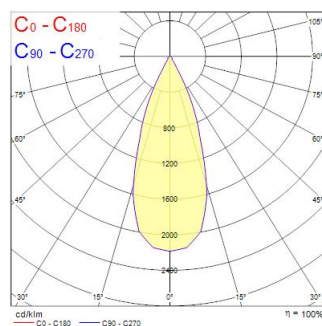

### Méretek (mm)

### Fotometriák

Distance [m]	Cone diameter [m]	Beam diameter [m]	Illuminance [lx]
0.5	0.35	Ø10"	1532
		Ø12"	849
1.0	0.70	Ø17"	381
		Ø20"	161
1.5	1.04	Ø25"	170
		Ø30"	73
2.0	1.39	Ø33"	98
		Ø36"	64
2.5	1.74	Ø39"	61
		Ø42"	45
3.0	2.09	Ø45"	40
		Ø48"	33

Distance [m] Cone diameter [m] Illuminance [lx]  
 — C0 - C180 (Half beam angle: 38.4°)