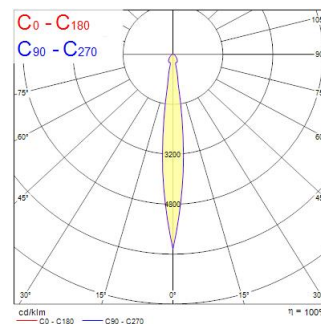

# BEACON 85CRI 3K NARROW BEAM L3 TRAILING EDGE BLACK

Cikkszám 2059664

Concord

Integrated LED spotlight, black RAL 9005, compact and minimalist design, ideal for retail and display applications, die-cast aluminium body, passive cooling heatsink, beam angle: 12° narrow beam, optics: Fresnel lens for controlled beam, colour temperature: 3000K warm white, total system power: 21W, total fixture output: 2013lm, luminaire efficacy: 96lm/W, LOR: 100%, colour rendering: Ra 85 typical, LED Chromacity: 3 step MacAdam ellipse, IR/UV free light source without heat radiation, operating voltage: 220-240V / 50-60Hz, drive current: 500mA, electronic driver, trailing edge dimmable, power factor: 0.9 electrical protection: CLASS II, 3-circuit track adaptor, suitable for Concord Lytespan 3 track, ingress protection rating: IP20, suitable for internal environment only, horizontal rotation: 355°, vertical tilt: 90°, dimensions: Ø80x130x190mm, weight: 0.96kg.

### Méretek (mm)

### Fotometriák

Distance [m]	Cone diameter [m]	Beam diameter [m]	Illuminance [lx]
0.5	0.11	0.11	3682
1.0	0.21	0.21	1841
1.5	0.32	0.32	1227
2.0	0.43	0.43	920
2.5	0.53	0.53	725
3.0	0.64	0.64	603

Distance [m] Cone diameter [m] Illuminance [lx]  
 — C0 - C180 (Half beam angle: 12.2°)