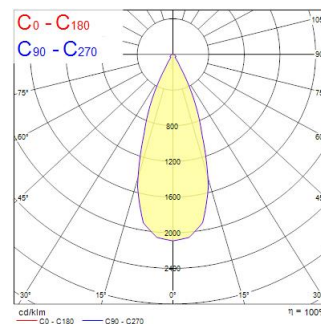

# BEACON 85CRI 3K MEDIUM BEAM L3 TRAILING EDGE BLACK

Cikkszám 2059666

Concord

Integrated LED spotlight, black RAL 9005, compact and minimalist design, ideal for retail and display applications, die-cast aluminium body, passive cooling heatsink, beam angle: 38° medium beam, optics: Aluminium reflector, colour temperature: 3000K warm white, total system power: 21W, total fixture output: 2269lm, luminaire efficacy: 108lm/W, LOR: 100%, colour rendering: Ra 85 typical, LED Chromacity: 3 step MacAdam ellipse, IR/UV free light source without heat radiation, operating voltage: 220-240V / 50-60Hz, drive current: 500mA, electronic driver, trailing edge dimmable, power factor: 0.9 electrical protection: CLASS II, 3-circuit track adaptor, suitable for Concord Lytespan 3 track, ingress protection rating: IP20, suitable for internal environment only, horizontal rotation: 355°, vertical tilt: 90°, dimensions: Ø80x130x190mm, weight: 0.96kg.

### Méretek (mm)

### Fotometriák

Distance [m]	Cone diameter [m]	Beam diameter [m]	Illuminance [lx]
0.5	0.35	0.35	1874
1.0	0.69	0.69	474
1.5	1.04	1.04	210
2.0	1.39	1.39	138
2.5	1.73	1.73	95
3.0	2.08	2.08	64

Distance [m] Cone diameter [m] Illuminance [lx]  
 — C0 - C180 (Half beam angle: 38.2°)