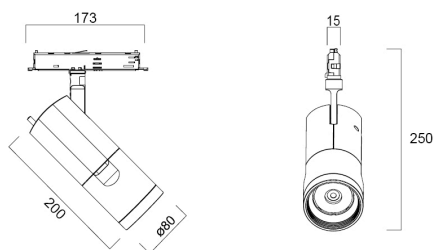

Műszaki eszközök

Méretetek (mm)