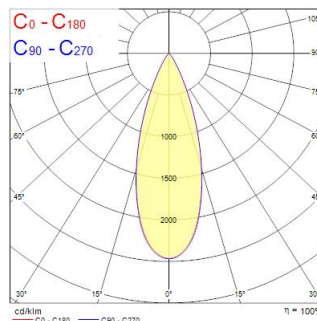

### Méretetek (mm)

### Fotometriák

Distance [m]	Cone diameter [m]	Beam diameter [m]	Beam angle [°]	Illuminance [lx]
0.5	0.32	0.32	17.3°	1009
1.0	0.64	0.64	17.3°	252
1.5	0.96	0.96	17.3°	141
2.0	1.28	1.28	17.3°	81
2.5	1.60	1.60	17.3°	52
3.0	1.91	1.91	17.3°	35

Distance [m] Cone diameter [m] Illuminance [lx]  
 — C0 - C180 (Half beam angle: 35.4°)