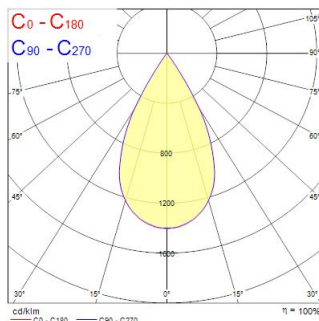

Concord Beacon 3000k Wide Dali Black

Cikkszám 2062539

Concord

Simple and slick integral design with no driver box and without any visible screws New technology utilization for improved performance Invisible in-track Adaptor for an impressive architectural look Extremely precise light beams due to the high-quality lenses ø80mm die-cast aluminium body, Fix beam angle: 55°, Textured black finishing colour Light color temperature: 3000K, warm light System power: 18W, Fixture lumen output: 1525lm, efficacy: 85lm/W, Ra97 typical, LED chromacity: 2 step MacAdam ellipse LED source (SDCM2), IR/UV free light source without heat radiation Operating voltage 220-240V / 50-60Hz, electronic driver, DALI dimmable Suitable for installation on 3-circuit tracks, please check compatibility list on the instruction sheet. Compatible with OneTrack Electrical protection: Class II. Degree of protection: IP20, suitable for indoor environment only Horizontal rotation: 355°, vertical tilt: 90° Nominal product dimensions: D.80mmx200mm 5 years warranty. Suitable for track mounting

Műszaki eszközök

Méretetek (mm)

Fotometriák

Distance [m]	Cone diameter [m]	Beam diameter [m]	Beam diameter [ft]	Illuminance [lx]
0.5	0.52	0.53	1.74'	5871
			1.90'	3996
			2.17'	2977
1.0	1.05	1.06	3.44'	1443
			3.80'	744
1.5	1.57	1.58	5.14'	662
			5.70'	363
			6.37'	261
2.0	2.09	2.10	6.86'	498
			7.61'	267
			8.38'	186
2.5	2.61	2.63	8.56'	343
			9.44'	182
			10.33'	119
3.0	3.14	3.15	10.31'	238
			11.36'	131
			12.41'	85

Optikai adatok

Lámpatest fényárama (lm)	1525
Lámpatest fényhasznosítása (lm/W)	85
LOR (%)	100
Színhőmérséklet (K)	3000
Light colour	Meleg fehér
Színvisszaadás (Ra)	97
Színkonzisztencia (SDCM)	SDCM2
Luminous Intensity (cd)	1525
Sugárzási szög (°)	55
Szórástípus	Szimmetrikus
Fotobiológiai kockázati csoport	RG1