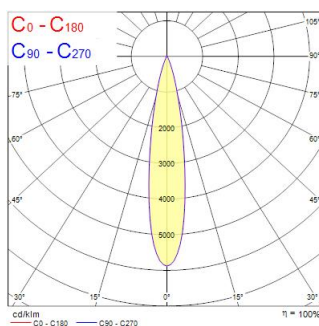

Fotometriák

Distance [m]	Cone diameter [m]	Illuminance [lx]
0.5	0.17 0.17	4548 2071 2071
1.0	0.34 0.33	1082 5243 5243
1.5	0.51 0.50	467 2330 2330
2.0	0.68 0.67	2715 1311 1311
2.5	0.85 0.84	1738 838 840
3.0	1.01 1.00	1207 583 584

Distance [m]   Cone diameter [m]   Illuminance [lx]
— C0 - C180 (Half beam angle: 19.0°)
— C90 - C270 (Half beam angle: 19.2°)