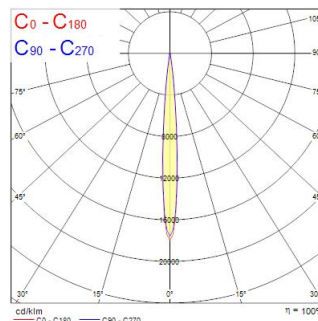

Concord Beacon Muse 2700k SM o/b Dim White

Cikkszám 2062565

Concord

Simple and slick integral design with no driver box and without any visible screws New technology utilization for improved performance Extremely precise light beams due to the high-quality lens ø80mm die-cast aluminium body, Adjustable beam angle: between 8° - 55°, Textured white finishing colour Light color temperature: 2700K, candle light System power: 18W, Fixture lumen output: 940lm, efficacy: 52lm/W, Ra97 typical, LED chromacity: 2 step MacAdam ellipse LED source (SDCM2), IR/UV free light source without heat radiation Operating voltage 220-240V / 50-60Hz, dimmable via on-board potentiometer, Surface mounting with surface mounting base. Electrical protection: Class II. Degree of protection: IP20, suitable for indoor environment only Horizontal rotation: 355°, vertical tilt: 90° Nominal product dimensions: D.80mmx215mm 5 years warranty. Suitable for ceiling surface mounting, and wall surface mounting

Műszaki eszközök

Méretetek (mm)

Fotometriák

Distance [m]	Cone diameter [m]	Beam diameter [m]	Beam diameter [m]	Illuminance [lx]
0.5	0.38 0.08	50°	0.0512	36532
		40°	0.0704	17264
		30°	0.1024	10000
1.0	0.76 0.16	50°	0.0256	8905
		40°	0.0352	4318
		30°	0.0512	2512
1.5	1.14 0.24	50°	0.0160	3959
		40°	0.0224	1945
		30°	0.0320	1251
2.0	1.52 0.32	50°	0.0100	2227
		40°	0.0140	1079
		30°	0.0200	618
2.5	1.90 0.40	50°	0.0063	1428
		40°	0.0088	681
		30°	0.0125	370
3.0	2.28 0.48	50°	0.0040	890
		40°	0.0056	480
		30°	0.0080	250

Optikai adatok

Lámpatest fényárama (lm)	940
Lámpatest fényhasznosítása (lm/W)	52
LOR (%)	100
Színhőmérséklet (K)	2700
Light colour	Gyertyafény
Színvisszaadás (Ra)	97
Színkonzisztencia (SDCM)	SDCM2
Luminous Intensity (cd)	940
Szórástípus	Szimmetrikus
Fotobiológiai kockázati csoport	RG1