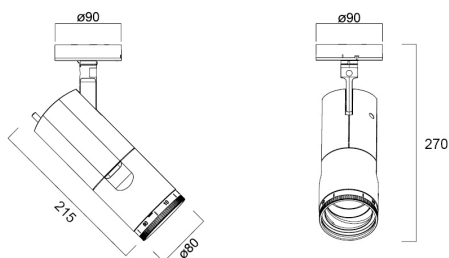

Concord Beacon Muse 2700k SM o/b Dim White

Cikkszám 2062565

Concord

Simple and slick integral design with no driver box and without any visible screws New technology utilization for improved performance Extremely precise light beams due to the high-quality lens ø80mm die-cast aluminium body, Adjustable beam angle: between 8° - 55°, Textured white finishing colour Light color temperature: 2700K, candle light System power: 18W, Fixture lumen output: 940lm, efficacy: 52lm/W, Ra97 typical, LED chromacity: 2 step MacAdam ellipse LED source (SDCM2), IR/UV free light source without heat radiation Operating voltage 220-240V / 50-60Hz, dimmable via on-board potentiometer, Surface mounting with surface mounting base. Electrical protection: Class II. Degree of protection: IP20, suitable for indoor environment only Horizontal rotation: 355°, vertical tilt: 90° Nominal product dimensions: D.80mmx215mm 5 years warranty. Suitable for ceiling surface mounting, and wall surface mounting

Műszaki eszközök

Méretetek (mm)

Fotometriák

Distance [m]	Cone diameter [m]	Beam diameter [m]	Beam diameter [m]	Illuminance [lx]
0.5	0.38 0.08	50°	0.0512	36532
		40°	0.0704	17264
		30°	0.1024	10000
1.0	0.76 0.16	50°	0.0256	8905
		40°	0.0352	4318
		30°	0.0512	2512
1.5	1.14 0.24	50°	0.0160	3959
		40°	0.0224	1945
		30°	0.0320	1251
2.0	1.52 0.32	50°	0.0100	2227
		40°	0.0140	1079
		30°	0.0200	618
2.5	1.90 0.40	50°	0.0063	1428
		40°	0.0088	681
		30°	0.0125	370
3.0	2.28 0.48	50°	0.0040	890
		40°	0.0056	480
		30°	0.0080	250