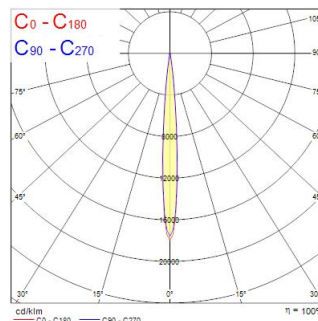

Concord Beacon Muse 2700k SM Dali White

Cikkszám 2062589

Concord

Simple and slick integral design with no driver box and without any visible screws New technology utilization for improved performance Invisible in-track adaptor for an impressive architectural look Extremely precise light beams due to the high-quality lens ø80mm die-cast aluminium body, Adjustable beam angle: between 8° - 55°, Textured white finishing colour Light color temperature: 2700K, candle light System power: 18W, Fixture lumen output: 940lm, efficacy: 52lm/W, Ra97 typical, LED chromacity: 2 step MacAdam ellipse LED source (SDCM2), IR/UV free light source without heat radiation Operating voltage 220-240V / 50-60Hz, DALI Surface mounting with surface mounting base. Electrical protection: Class II. Degree of protection: IP20, suitable for indoor environment only Horizontal rotation: 355°, vertical tilt: 90° Nominal product dimensions: D.80mmx215mm 5 years warranty. Suitable for ceiling surface mounting, and wall surface mounting

Műszaki eszközök

Méretetek (mm)

Fotometriák

Distance [m]	Cone diameter [m]	Beam diameter [m]	Beam diameter [m]	Illuminance [lx]
0.5	0.08	0.08	0.08	3682
		0.08	0.08	1726
		0.08	0.08	1020
1.0	0.15	0.15	0.15	895
		0.15	0.15	438
		0.15	0.15	262
1.5	0.23	0.23	0.23	399
		0.23	0.23	195
		0.23	0.23	121
2.0	0.31	0.31	0.30	227
		0.31	0.30	113
		0.31	0.30	70
2.5	0.38	0.38	0.38	142
		0.38	0.38	71
		0.38	0.38	45
3.0	0.46	0.46	0.45	90
		0.46	0.45	45
		0.46	0.45	28

Optikai adatok

Lámpatest fényárama (lm)	940
Lámpatest fényhasznosítása (lm/W)	52
LOR (%)	100
Színhőmérséklet (K)	2700
Light colour	Gyertyafény
Színvisszaadás (Ra)	97
Színkonzisztencia (SDCM)	SDCM2
Luminous Intensity (cd)	940
Szórástípus	Szimmetrikus
Fotobiológiai kockázati csoport	RG1