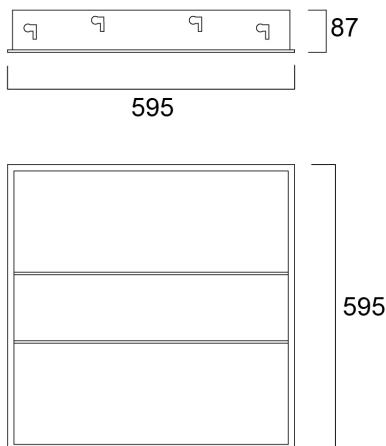

# OFFICELYTE 600X600 HE 3K DALI

Cikkszám 2069241

Concord

Concord OFFICELYTE 600X600 HE 3K DALI is a high performance low glare luminaire for offices and education applications. Ceiling recessed 600x600mm. Micro Prismatic optics. White RAL 9010. DALI dimmable. 3000K Warm White LED, Typical CRI=85, chromaticity tolerance of 3-step MacAdam ellipse, lumen package of 3,250lm, total power consumption 24W, efficacy of 135lm/W. Lifespan 120,000 hours L70B50, 58,000 hours L80B20, UGR<19. IK02, IP20, Electrical Protection Class I, Photobiological Risk Group 0. PMMA diffuser, Glow Wire test 650°C.

### Méretek (mm)

### Fotometriák

Distance [m]	Cone diameter [m]	Beam diameter [m]	Beam diameter [m]	Illuminance [lx]
0.5	1.13 0.82	0.71	0.51	630 904 1462
1.0	2.26 1.64	1.42	1.02	159 234 371
1.5	3.39 2.46	2.13	1.53	711 104 166
2.0	4.52 3.27	2.84	2.04	400 58 93
2.5	5.65 4.09	3.55	2.55	266 39 62
3.0	6.78 4.91	4.26	3.06	173 25 41