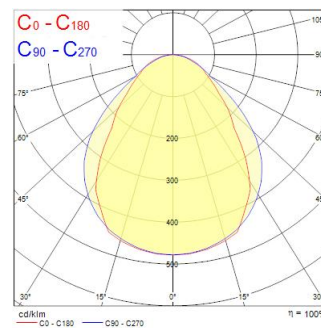

Fotometriák

Distance [m]	Cone diameter [m]	Beam diameter [m]	Beam diameter [m]	Illuminance [lx]
0.5	1.13 0.82	0.71	0.51	630 904 1462
1.0	2.26 1.64	1.42	1.02	159 234 371
1.5	3.39 2.46	2.13	1.53	711 104 166
2.0	4.52 3.27	2.84	2.04	400 58 93
2.5	5.65 4.09	3.55	2.55	266 39 62
3.0	6.78 4.91	4.26	3.06	173 25 41

Distance [m]   Cone diameter [m]   Illuminance [lx]
— C0 - C180 (Half beam angle: 75.0°)
— C90 - C270 (Half beam angle: 97.0°)