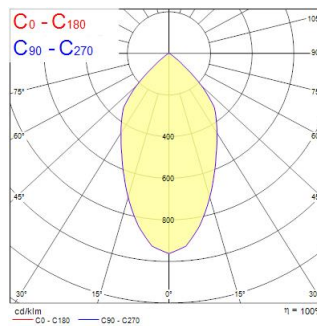

# EXPOSPOT 90 DUO HE RA90 4000K WB WHITE

Cikkszám 2070058

Concord

Integrated LED double gimbal accent downlight, duo head, ideal for retail and display applications, die-cast aluminium body, passive cooling, beam angle: 57°, optics: aluminium reflector and lens combination, colour temperature: 4000K neutral white, total system power: 50W, total fixture output: 2x2855lm, 114lm/W, LOR: 100%, colour rendering: Ra 90 typical, LED Chromacity: 3 step MacAdam ellipse, IR/UV free light source without heat radiation, operating voltage: 220-240V / 50-60Hz, electronic driver, non-dimmable, electrical protection: CLASS II, ingress protection rating: IP20, suitable for internal environment only, ceiling cut-out: 148x292mm, dimensions: 163x307x104mm, weight: 2.1kg.

### Méretek (mm)

### Fotometriák

Distance [m]	Cone diameter [m]	Beam diameter [m]	Illuminance [lx]
0.5	0.55	0.70	1090
1.0	1.09	1.40	273
1.5	1.64	2.10	121
2.0	2.18	2.80	67
2.5	2.73	3.50	44
3.0	3.27	4.20	30

Distance [m] Cone diameter [m] Illuminance [lx]  
 — C0 - C180 (Half beam angle: 57.2°)

## Fizikai adatok

Ház színe	Fehér
IP-besorolás	IP20
IK besorolás	IK02
Névleges termék hossz (mm)	307
Névleges termékszélesség (mm)	163
Névleges termékmagasság (mm)	104
Súly (kg)	2.1
Süllyesztésimélység (mm)	104