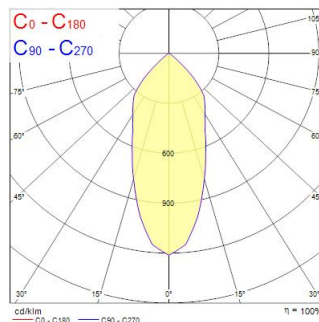

# EXPOSPOT 90 DUO HO RA90 4000K MB BLACK

Cikkszám 2070118

Concord

Integrated LED gimbal accent downlight, duo head, ideal for retail and display applications, die-cast aluminium body, black colour housing, passive cooling, beam angle: 44°, optics: aluminium reflector and lens combination, colour temperature: 3000K, total system power: 107W, total fixture output: 2 x 3458lm, 95lm/W, LOR: 100%, colour rendering: Ra 90 typical, LED Chromacity: 3 step MacAdam ellipse, IR/UV free light source without heat radiation, operating voltage: 220-240V / 50-60Hz, electronic driver, non-dimmable, electrical protection: CLASS II, ingress protection rating: IP20, suitable for internal environment only, ceiling cut-out: 148x422mm, outer dimensions: 163x104mm, weight: 2.1kg.

### Méretek (mm)

### Fotometriák

Distance [m]	Cone diameter [m]	Beam diameter [m]	Illuminance [lx]
0.5	0.38	0.41	1677
1.0	0.76	0.81	419
1.5	1.14	1.21	184
2.0	1.52	1.61	104
2.5	1.90	2.01	67
3.0	2.28	2.41	46

## Fizikai adatok

Ház színe	Fekete
IP-besorolás	IP20
IK besorolás	IK02
Névleges termék hossz (mm)	437
Névleges termékszélesség (mm)	163
Névleges termékmagasság (mm)	104
Súly (kg)	2.1
Süllyesztésimélység (mm)	104