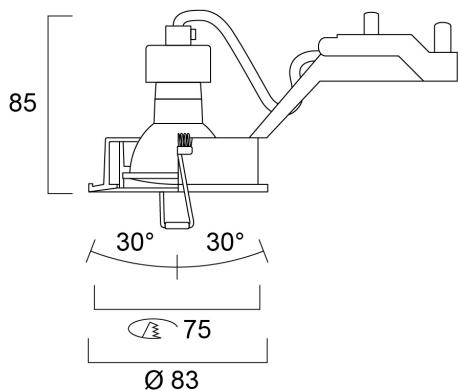

# INSET TREND KIT SW REFLED ES50 36° BN WW DIM

Cikkszám 3001762

**SYLVANIA**

**PRO**<sup>TM</sup>

GU10 Housing with REFLED ES50 36° lamp included, Ideal for indoor application, Loop in - loop out box included

### Méretek (mm)

# INSET TREND KIT SW REFLED ES50 36° BN WW DIM

Cikkszám 3001762

**SYLVANIA**